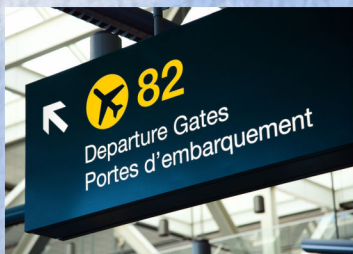

TRAVELING

Departure

PACK YOUR BAGS

DRIVE TO THE AIRPORT

ENTER THE AIRPORT

WAIT IN LINE TO CHECK IN AND GET BOARDING PASS

FIND DESIGNATED GATE

WAIT IN LINE TO CHECK BAGS

GO THROUGH SECURITY

WALK THROUGH SCANNER

GET YOUR LUGGAGE

GO TO TERMINAL

WAIT FOR AIRPLANE

GIVE BOARDING PASS TO AGENT

WALK DOWN THE AIR BRIDGE TO THE PLANE

FIND YOUR SEAT